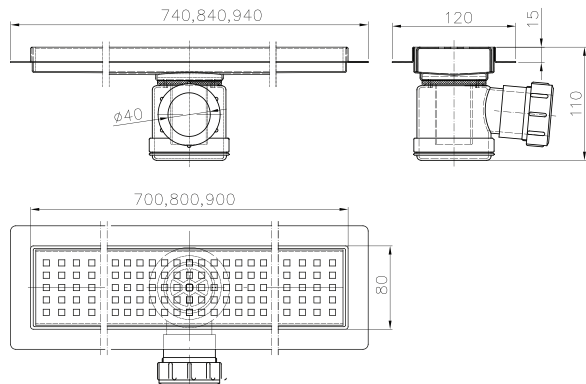

Aquatura D700-03
Aquatura D800-03
Aquatura D900-03