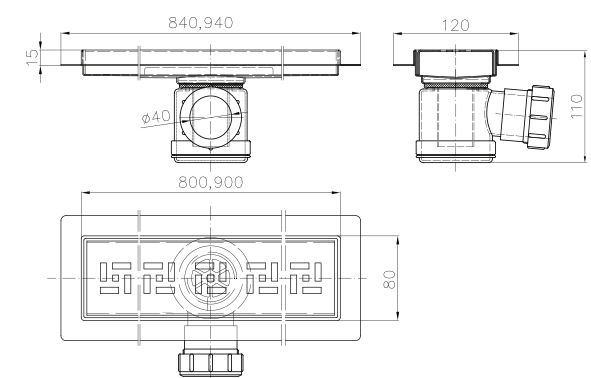

Aquatura D700-06
Aquatura D800-06
Aquatura D900-06

Material: Grade 304 stainless steel
Finish: brushed (satin)
Capacity: 40l/min.
Standard length: 700, 800, 900mm

TOP-CLASS LINEAR DRAINAGE

TOP-CLASS LINEAR DRAINAGE

Material: Grade 304 stainless steel
Finish: brushed (satin)
Capacity: 40l/min.
Standard length: 700, 800, 900, 1000mm
 This model has a place for attaching tiles.

Aquatura D800-10
Aquatura D900-10

Material: Grade 304 stainless steel
Finish: brushed (satin)
Capacity: 40l/min.
Standard length: 800, 900mm

Material: Grade 304 stainless steel
Finish: brushed (satin)
Capacity: 40l/min.
Standard length: 800, 900mm