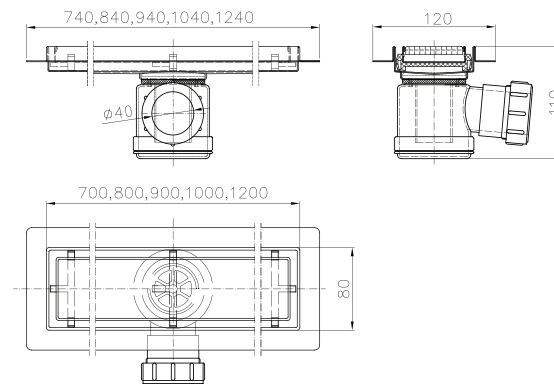

Aquatura D700-06
Aquatura D800-06
Aquatura D900-06

Material: Grade 304 stainless steel
Finish: brushed (satin)
Capacity: 40l/min.
Standard length: 700, 800, 900mm

TOP-CLASS LINEAR DRAINAGE

TOP-CLASS LINEAR DRAINAGE

Material: Grade 304 stainless steel
Finish: brushed (satin)
Capacity: 40l/min.
Standard length: 700, 800, 900, 1000mm
 This model has a place for attaching tiles.

Aquatura D800-10
Aquatura D900-10

Material: Grade 304 stainless steel
Finish: brushed (satin)
Capacity: 40l/min.
Standard length: 800, 900mm

Material: Grade 304 stainless steel
Finish: brushed (satin)
Capacity: 40l/min.
Standard length: 800, 900mm