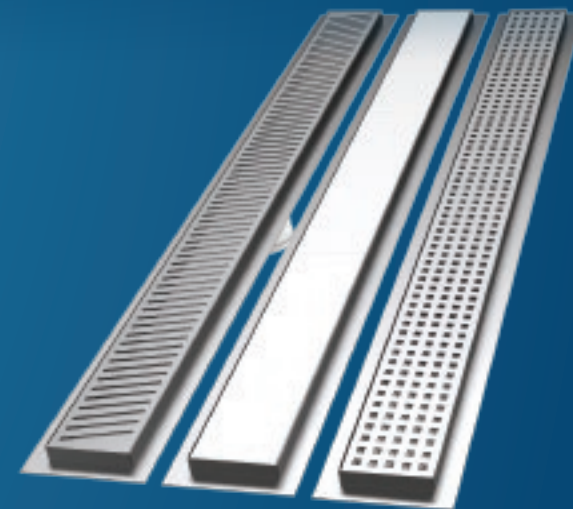

Material: Grade 304 stainless steel
Finish: brushed (satin)
Capacity: 40l/min.
Standard length: 700, 800, 900mm

TOP-CLASS LINEAR DRAINAGE

TOP-CLASS LINEAR DRAINAGE

ul. Tulipanów 9 , 43-100 Tychy
tel. +48 32 219 87 11, fax. +48 32 219 88 49
e-mail: biuro@aquatura.pl | www.aquatura.pl