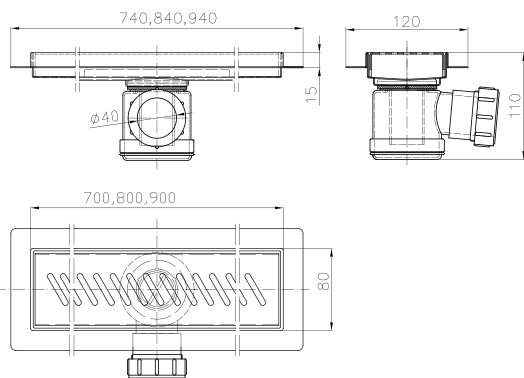

Aquatura D700-06
Aquatura D800-06
Aquatura D900-06

Material: Grade 304 stainless steel
Finish: brushed (satin)
Capacity: 40l/min.
Standard length: 700, 800, 900mm

TOP-CLASS LINEAR DRAINAGE

TOP-CLASS LINEAR DRAINAGE

Material: Grade 304 stainless steel
Finish: brushed (satin)
Capacity: 40l/min.
Standard length: 700, 800, 900, 1000mm
 This model has a place for attaching tiles.

Aquatura D800-10
Aquatura D900-10

Material: Grade 304 stainless steel
Finish: brushed (satin)
Capacity: 40l/min.
Standard length: 800, 900mm

Material: Grade 304 stainless steel
Finish: brushed (satin)
Capacity: 40l/min.
Standard length: 800, 900mm